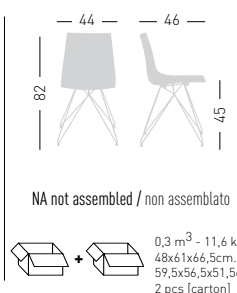

Frame Finishing & Codes / Finiture Telai e Codici

cod.135.--/TC chromed/cromata
cod.135.--/TCB white painted/verniciato bianco
cod.135.--/TCN black painted/verniciato nero