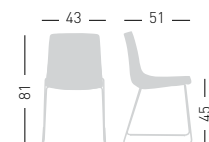

stackable / impilabile (6pcs)
NA not assembled / non assemblato

0,24 m³ - 23,60 kg.
66x55x63cm.
4 pcs [carton]

Frame Finishing & Codes / Finiture Telai e Codici

cod.135.--/ST chromed/cromata
cod.135.--/STB white painted/verniciato bianco
cod.135.--/STN black painted/verniciato nero