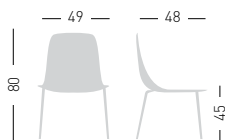

stackable / impilabile (4pcs)
NA not assembled / non assemblato

0,24 m³ - 22 kg.
55x65,5x63cm.
4 pcs [carton]

Frame Finishing & Codes / Finiture Telai e Codici

cod.135.--/TPB white painted/verniciato bianco