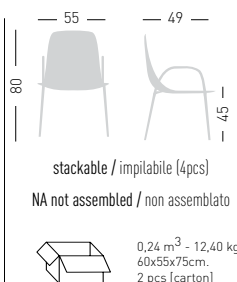

Frame Finishing & Codes / Finiture Telai e Codici

cod.135.--/TB chromed/cromata
cod.135.--/TBB white painted/verniciato bianco